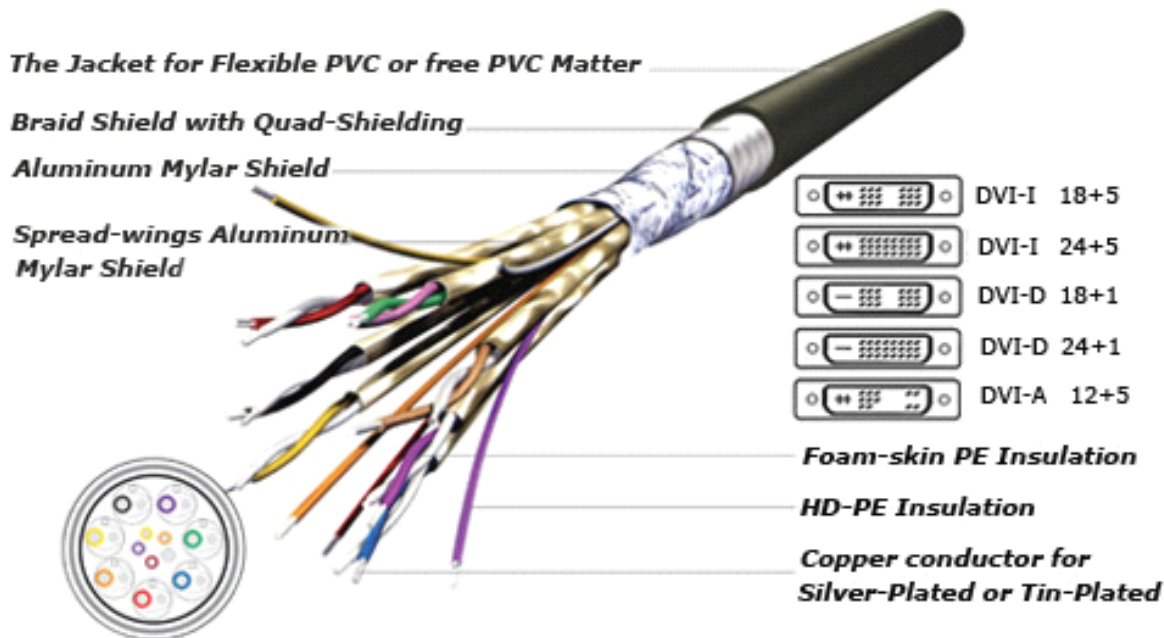

C: Ferrite

D: Cable Braiding

HL0041

HDMI 19P Plug to Mini Plug

A: GOLD

B: Nickel

C: Ferrite

D: Cable Braiding

HL0105

HDMI Plug to DVI Plug

A: GOLD

B: Nickel

C: Ferrite

D: Cable Braiding

[Plated Metal Sheel]

HDMI & DVI Cable

HL0201
 DVI Plug to DVI Plug
 A: GOLD
 B: Nickel
 C: Ferrite
 D: Cable Braiding

HL0204
 DVI Plug to DVI Plug
 A: GOLD
 B: Nickel
 C: Ferrite
 D: Cable Braiding
 [Plated Metal Sheel]

HL0202
 DVI Plug to DVI Plug
 A: GOLD
 B: Nickel
 C: Ferrite
 D: Cable Braiding